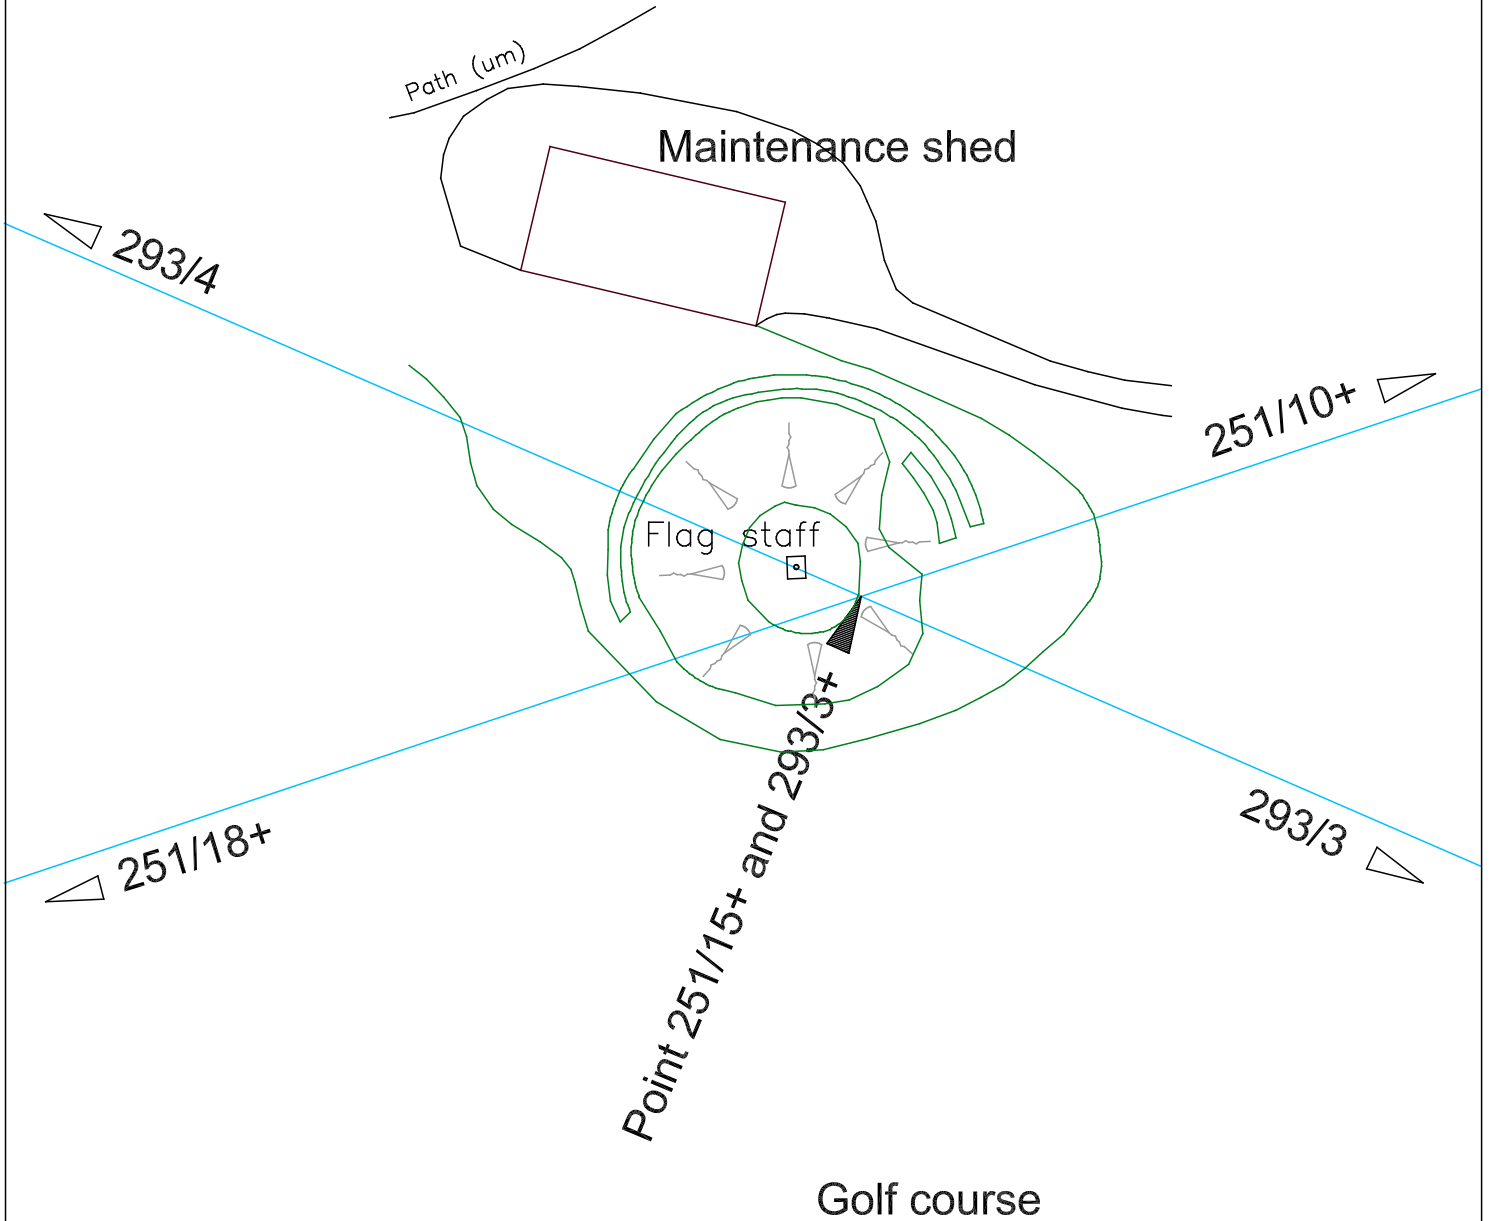

Scale 20m 40m 60m

Site 251/15+ and 293/3+
FROWSBURY BARROW
E493901 N147686

Revised March 2016