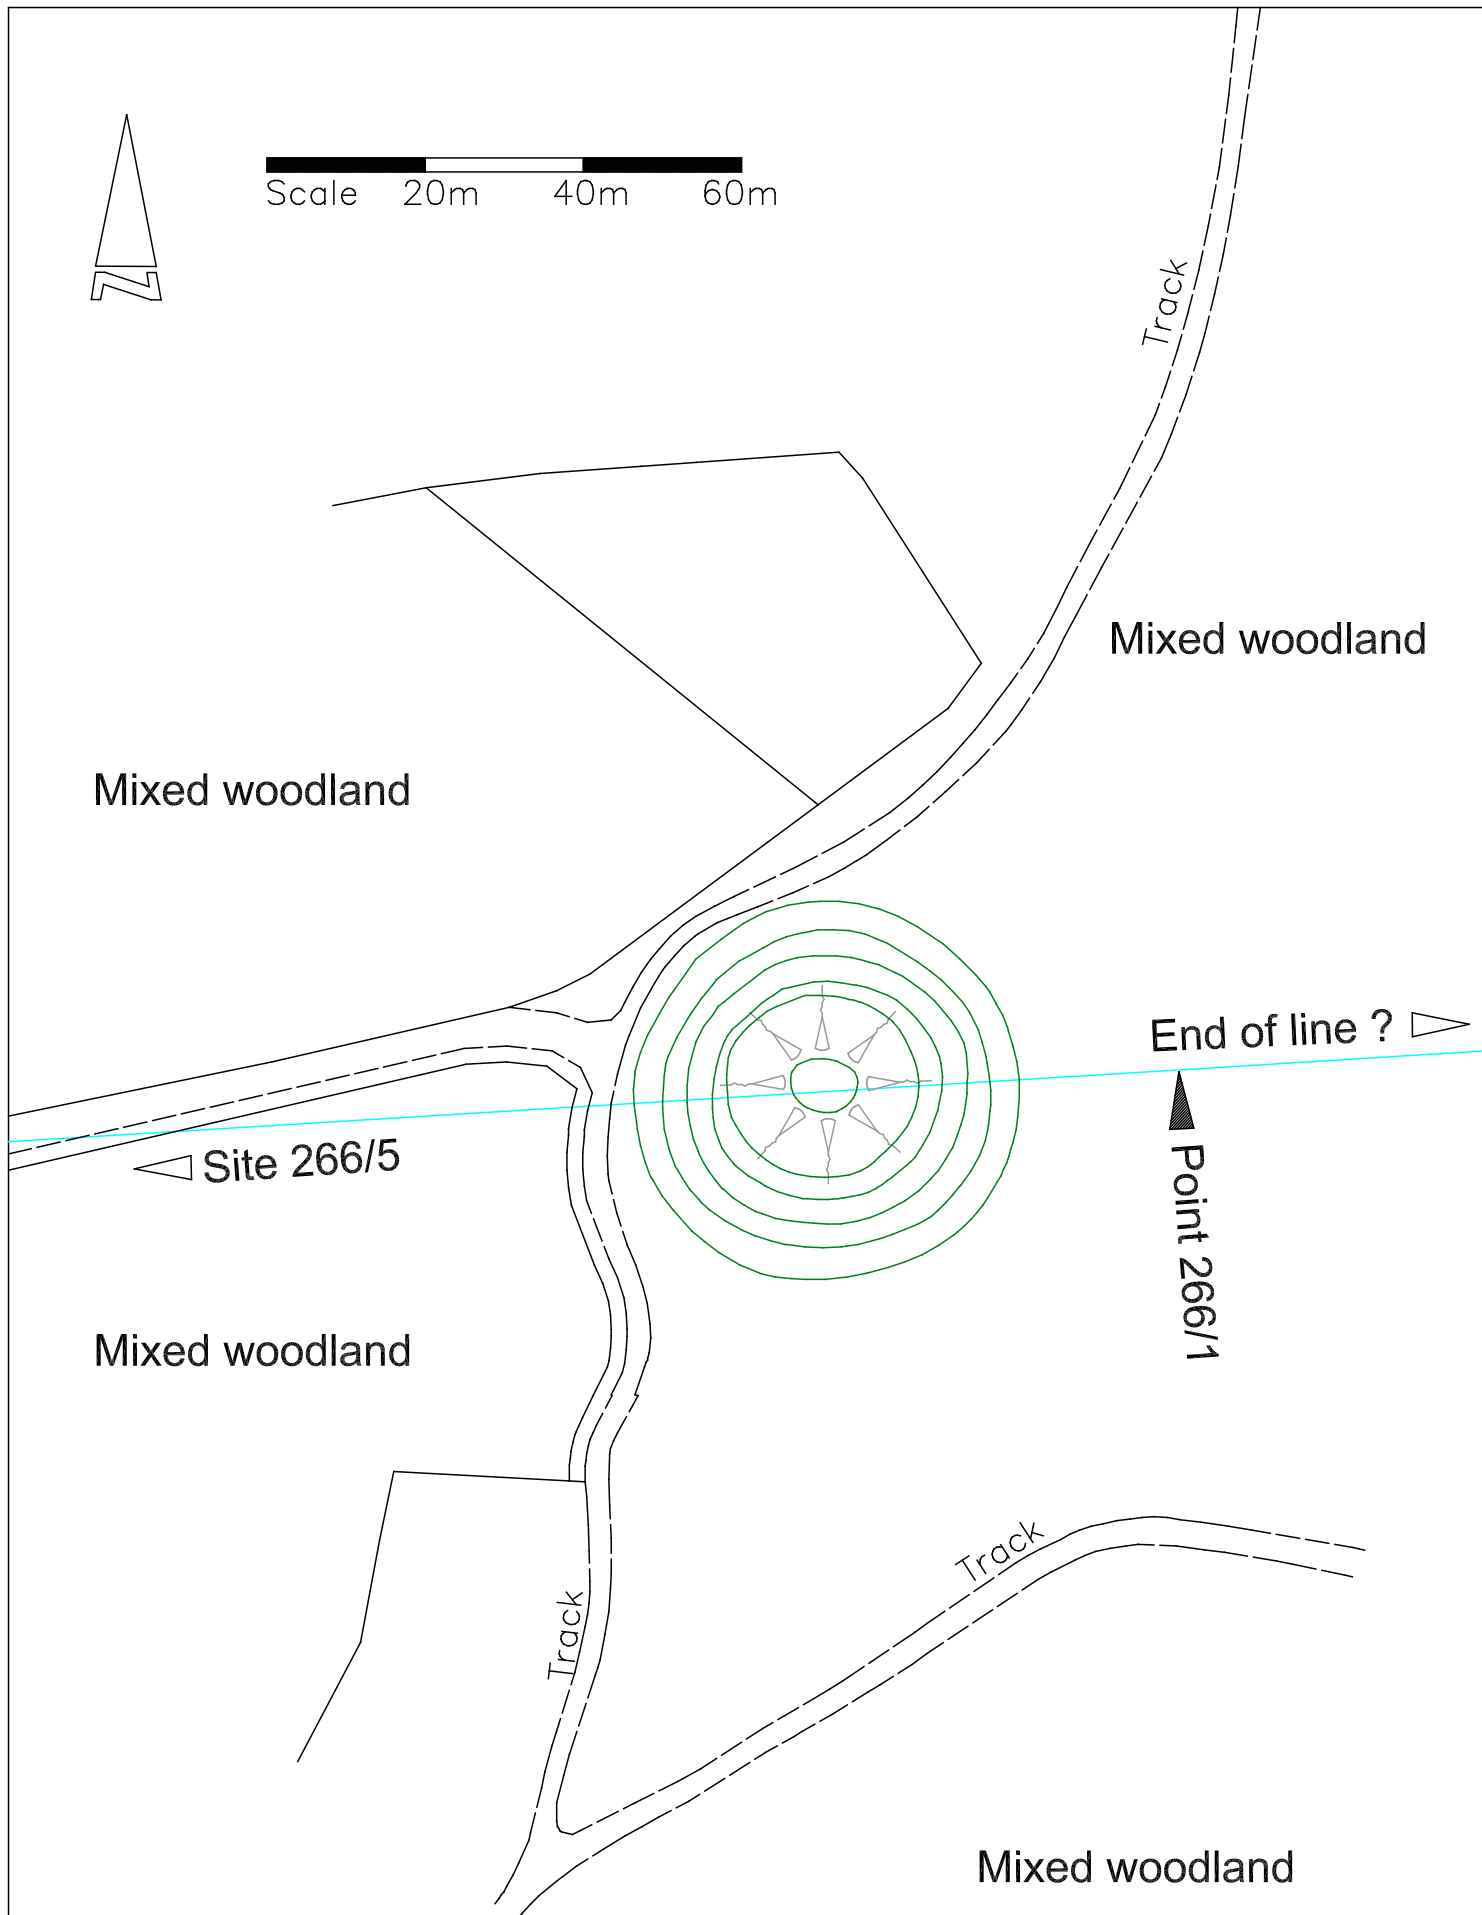

Scale 20m 40m 60m

Site 266/1
DEERLEAP BARROW
E511873 N148041