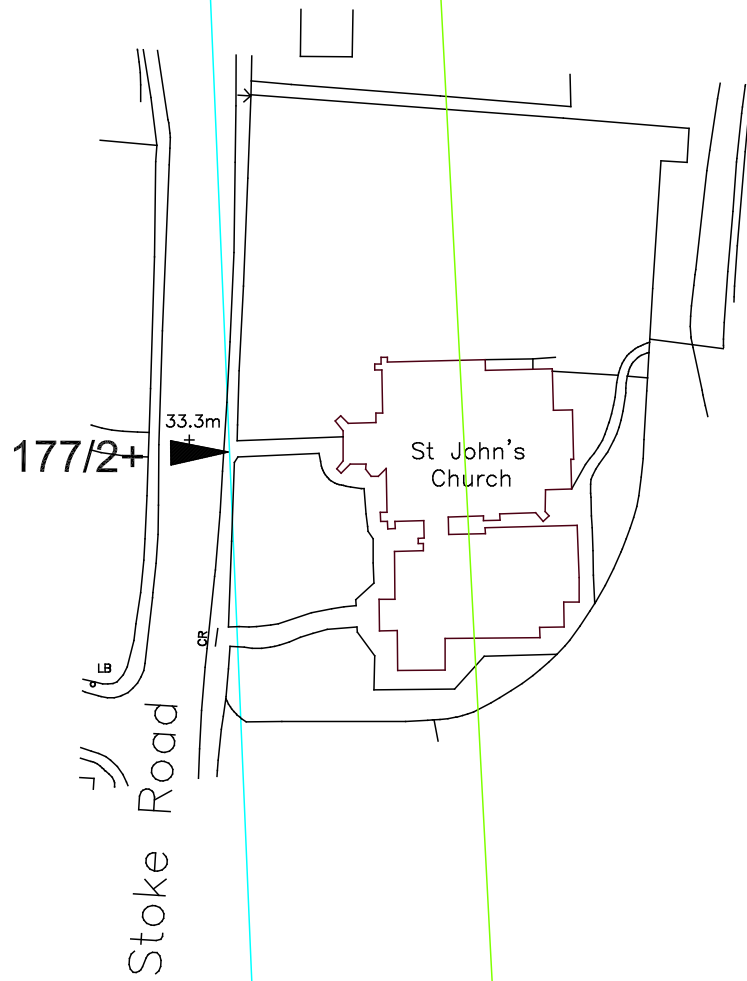

Scale 20m 40m 60m

Alignment of Whitmoor to Holy Trinity, Guildford

Site 177/2+
STOKE CHURCH
E499829 N150733

177/0

177/5+