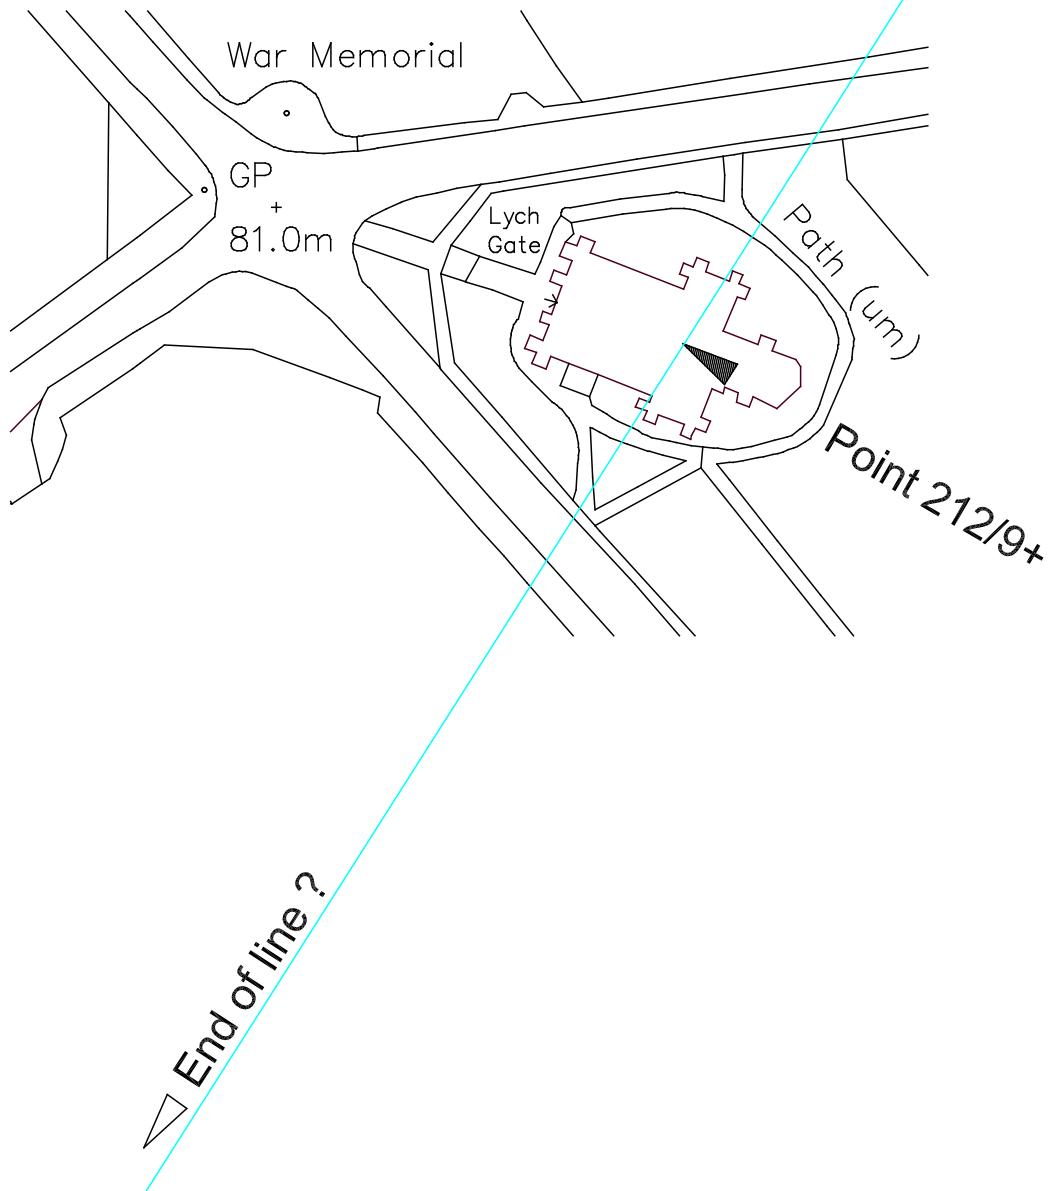

Scale 20m 40m 60m

Site 212/9+
SHACKLEFORD CHURCH
E494069 N144855