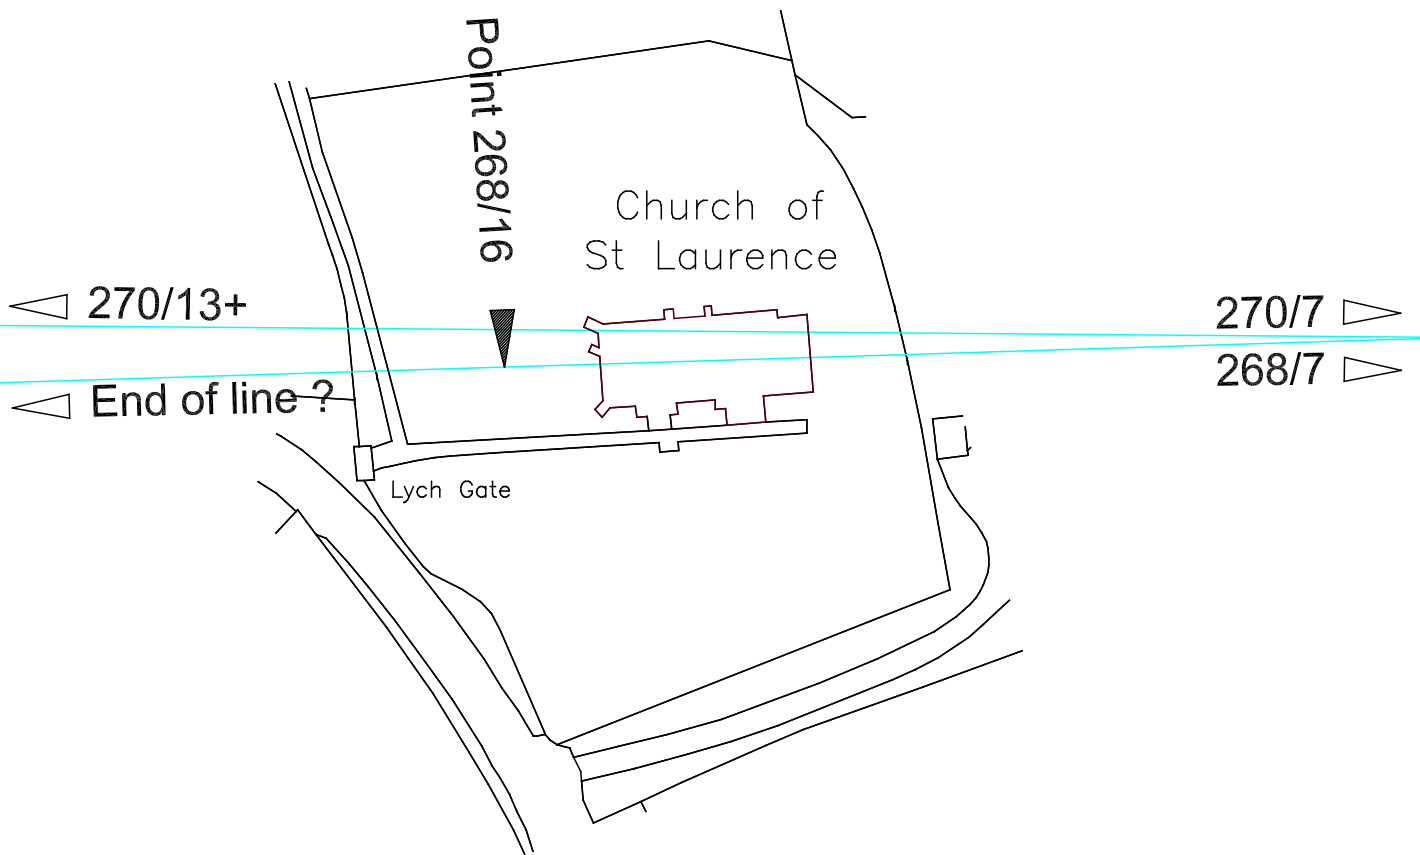

Scale 20m 40m 60m

Site 268/16 and 270/10A  
SEALE CHURCH  
E489670 N147892  
Scale 1:1000