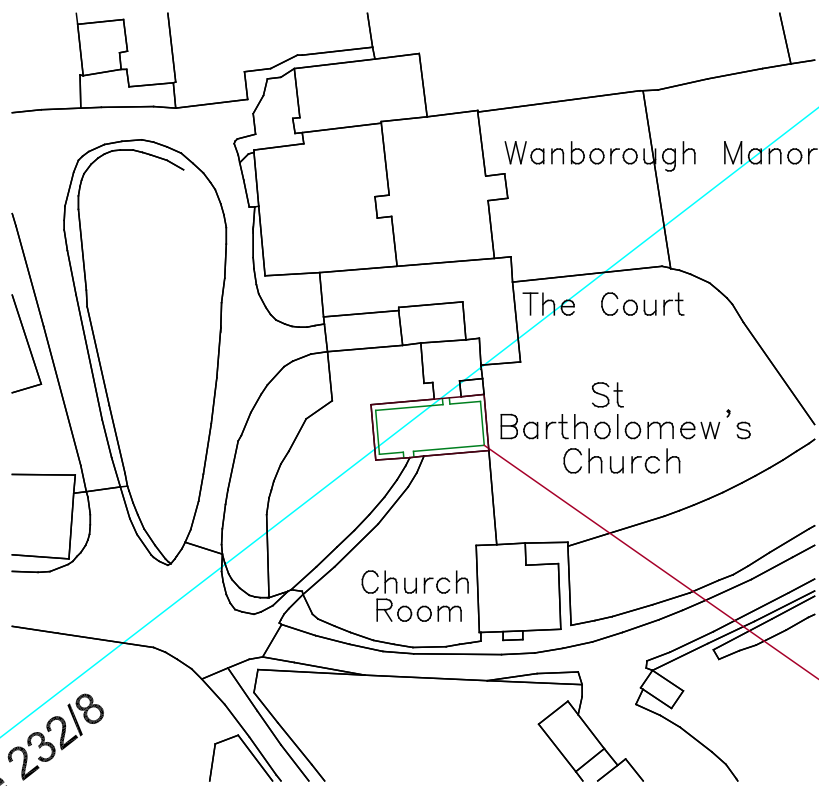

Scale 20m 40m 60m

Point 232/7

Site 232/0

Internal layout showing
oposing door positions

Site 232/8

Site 232/7+
WANBOROUGH CHURCH
E493486 N148902